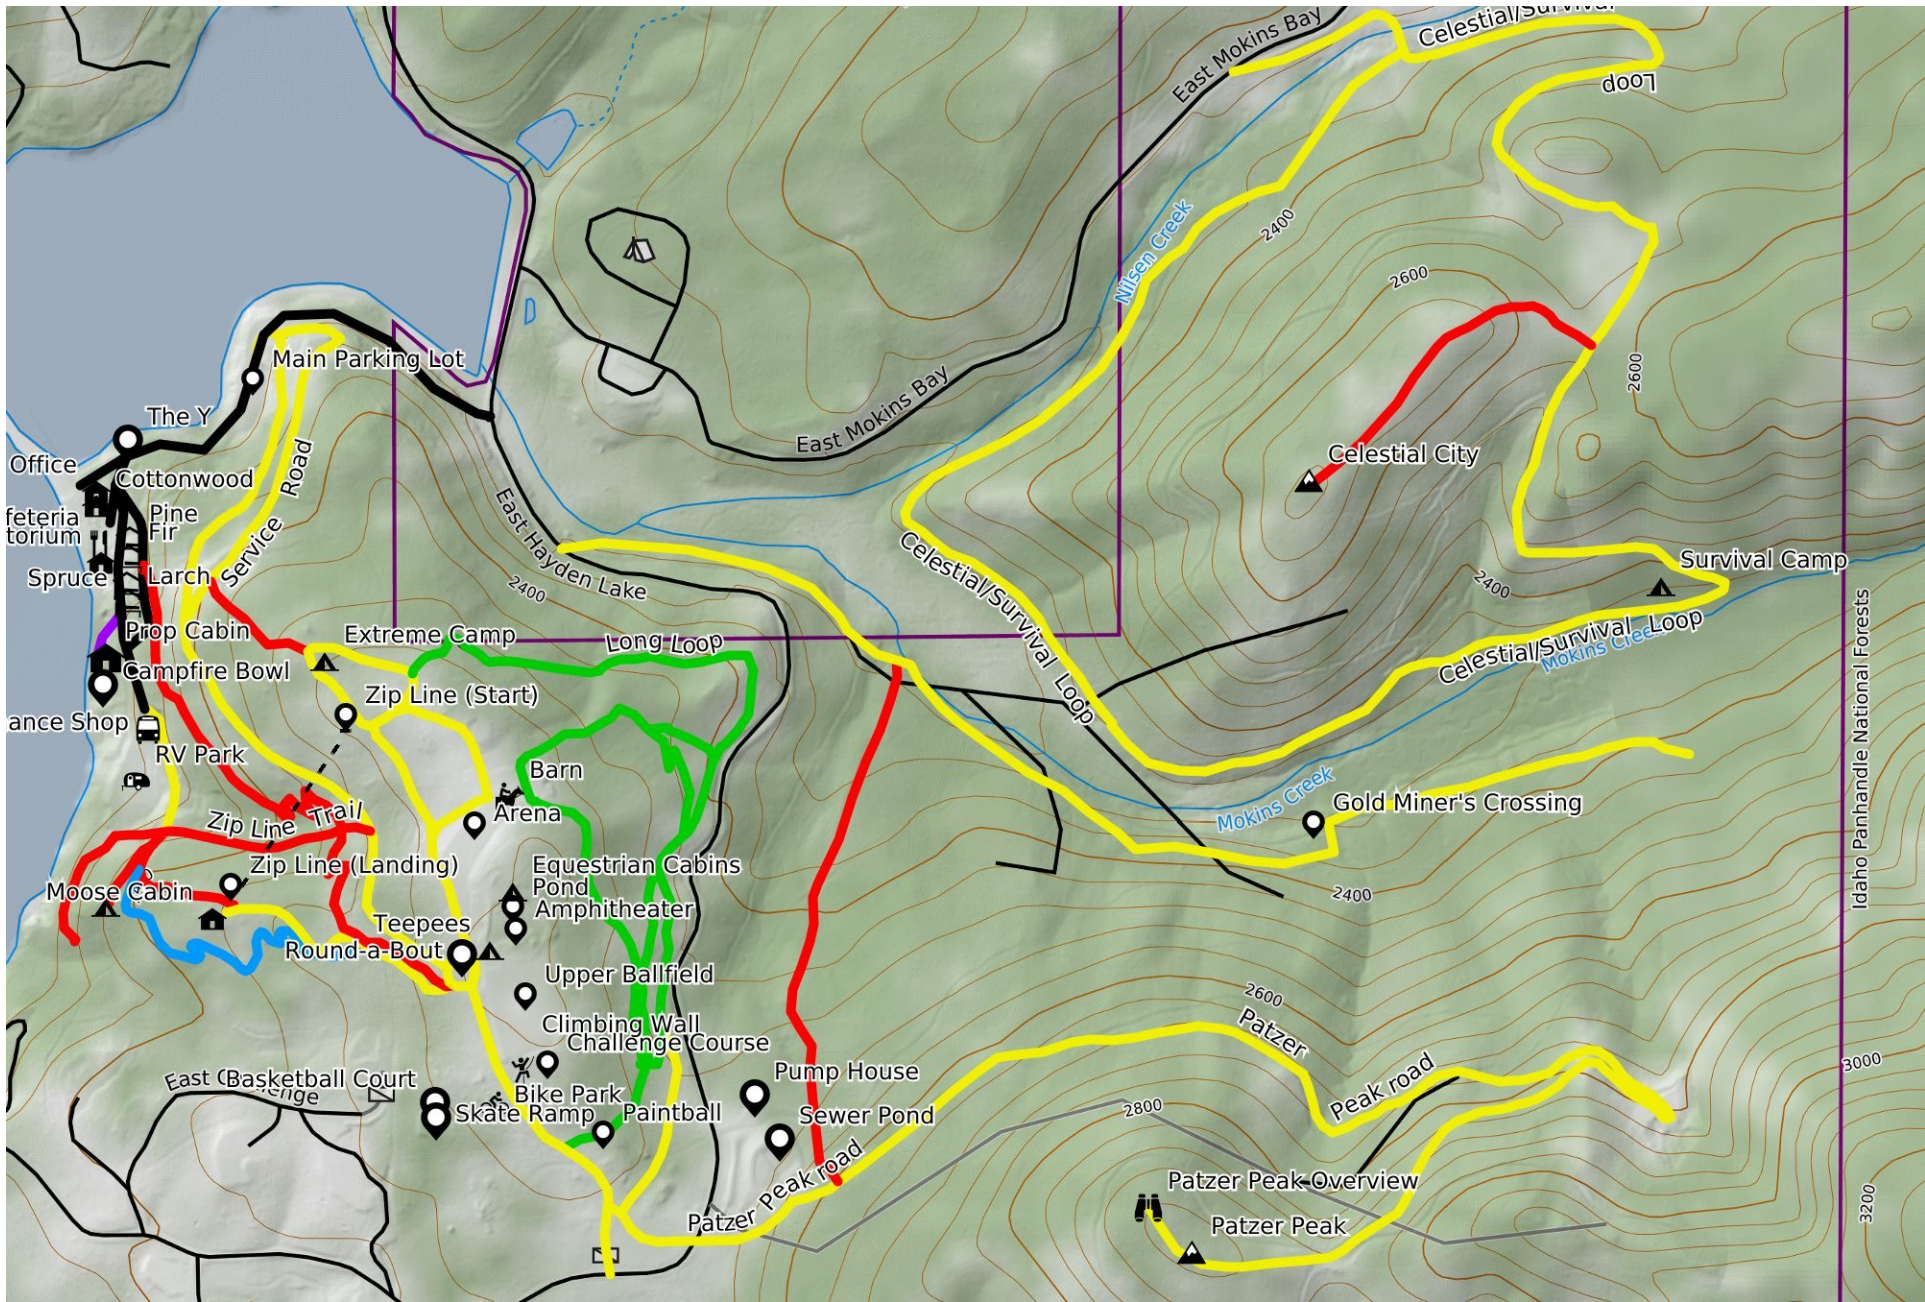

Mercator Projection
 WGS84
 UTM Zone 11T
 CALTOPO

MN
 13.7°

Mercator Projection
 WGS84
 UTM Zone 11T
 CALTOPO